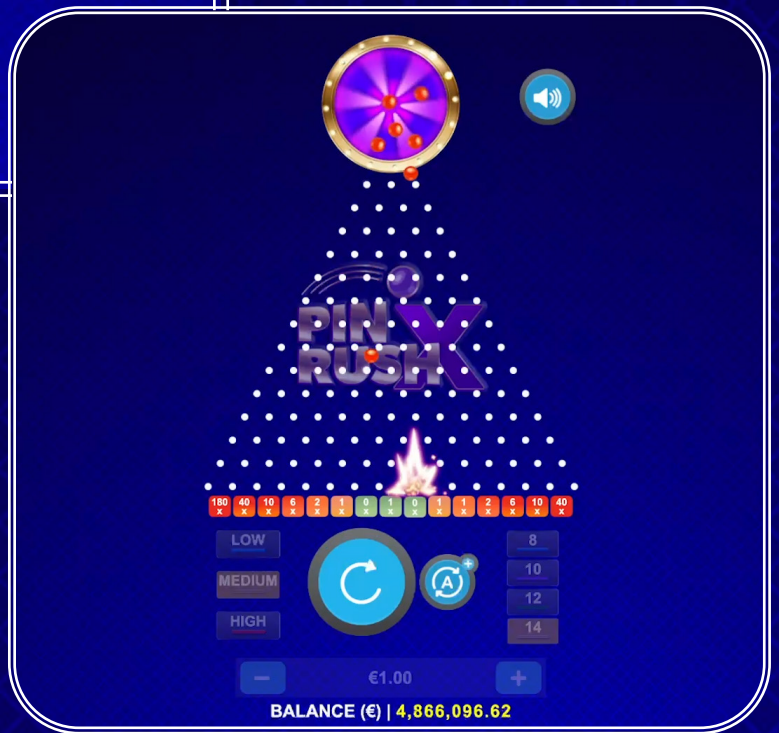

GAMING DONE GREAT SINCE 2002
For more information search
www.1X2Network.cm

To support your game launch contact
marketing@1x2network.com
For all your bespoke asset needs