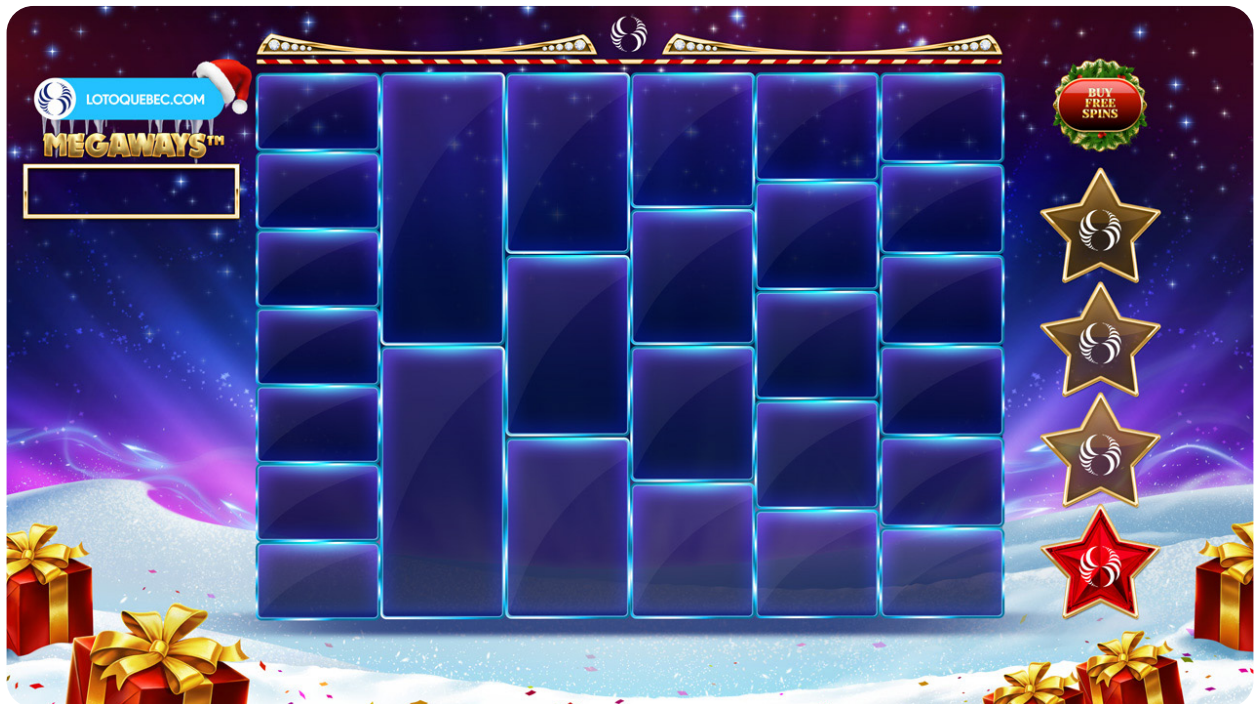

CHRISTMAS MEGAWAYS

IRON DOG STUDIO

Christmas MEGAWAYS™

Document Version 1.0

GAMING DONE GREAT SINCE 2002

For more information search
www.1X2Network.com

To support your game launch contact
marketing@1x2network.com
For all your bespoke asset needs