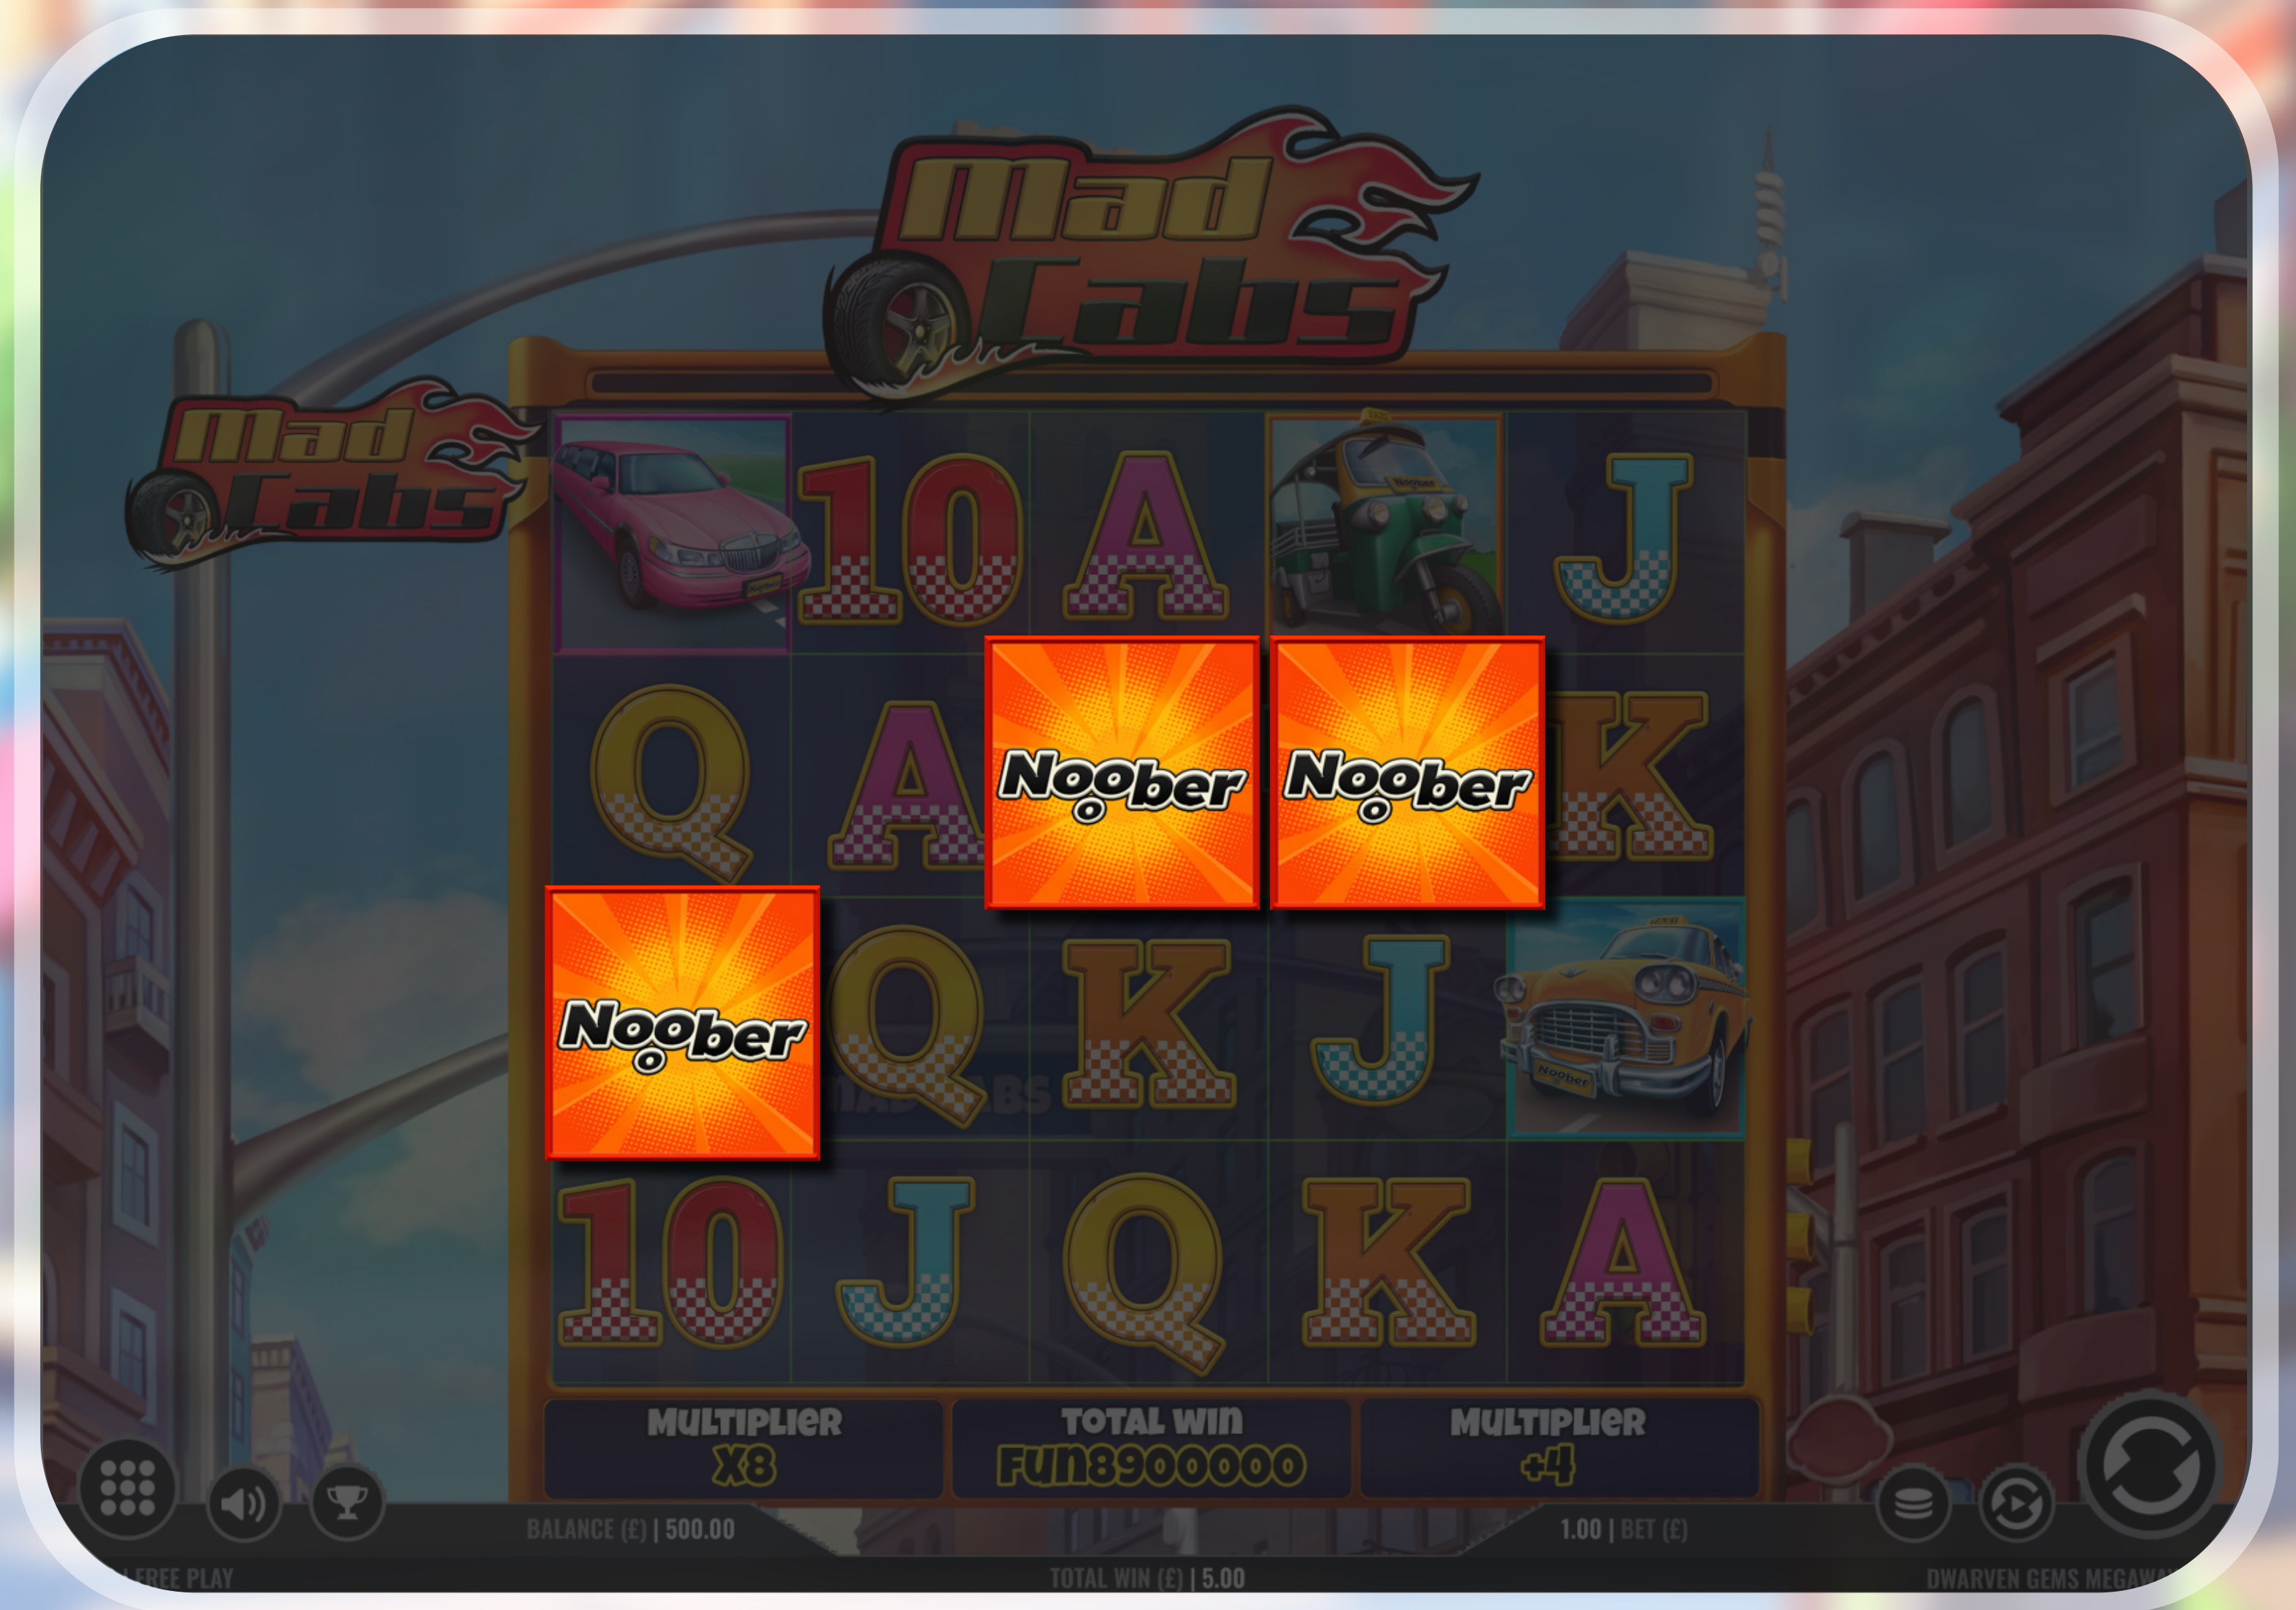

IRON
DOG
STUDIO

GAME DETAILS

RTP VARIANTS
95 / 93 / 91

MIN / MAX BET
0.20 / 50.0

VOLATILITY
HIGH

BASE HIT RATE
1 / 4 SPINS

MAX WIN
7,500x

FREESPINS HIT RATE
1 / 220 SPINS

SYMBOLS

THE MAD CABS

SPECIAL SYMBOLS

**IRON
DOG
STUDIO**

MAD CABS BRINGS A PLAYER FAVORITE SYMBOL EXPANSION MECHANIC WITH A FUN AND ENGAGING FEATURE SELECTOR TO BREAK UP THE BASE GAME

NOTICE: Imagery showcased in this presentation is a representation of Mad Cabs by Iron Dog Studio and layout may differ from in-game visuals.

CALLA Noober

LAND 2 OR MORE SETS OF 3 MAD CABS PAYING SYMBOLS TO TRIGGER A SYMBOL EXPANSION

FREESPINS

3/4/5 SCATTERS

TRIGGER 10/15/20

FREESPINS RESPECTIVELY

HIT RATE: 1 / 220

DURING FREESPINS

**THE EXPANSION FEATURE
APPEARS MORE FREQUENTLY**

**WHEN ANY THREE MAD CABS SYMBOLS
LAND ON THE REEL DURING FREESPINS,
THE RACE BEGINS & THE WINNING MAD
CAB EXPANDS AND PAYS!**

IRON
DOG
STUDIO